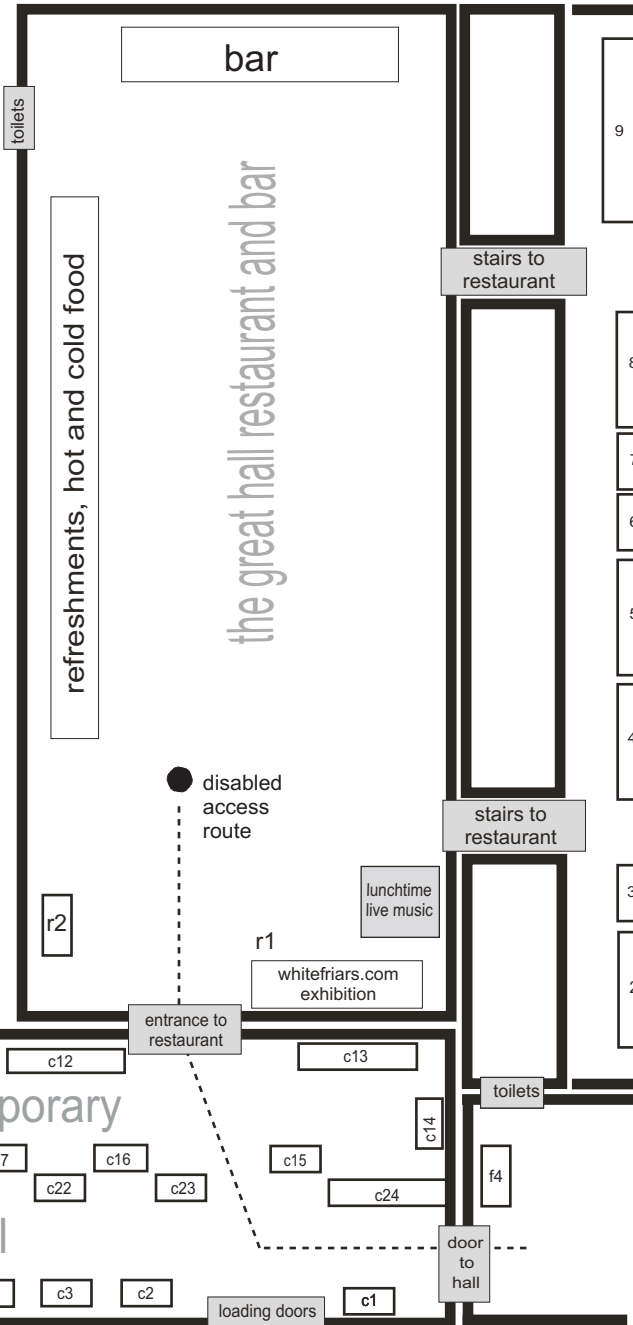

chilford hall restaurant and bar

tea, coffee
&
patisseries

a range of
freshly prepared
hot & cold
light lunches

sandwiches

juices

and
beverages
from
the bar

bar

toilets

refreshments, hot and cold food

the great hall restaurant and bar

stairs to restaurant

9

8

7

6

5

4

stairs to restaurant

3

2

disabled access route

lunchtime live music

r2

r1

whitefriars.com exhibition

entrance to restaurant

fire door

c9

c10

c11

c12

c13